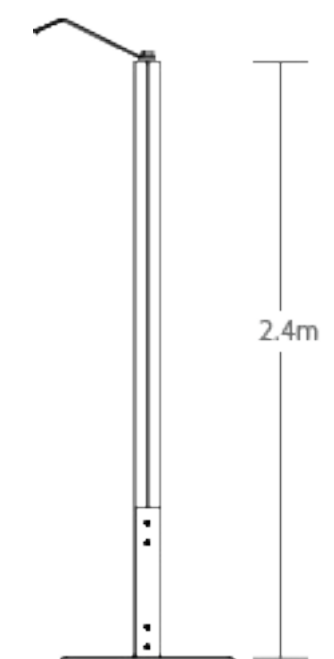

Bronze DemoBench

KIT INCLUDES

- 1 x High impact, event specific graphic backdrop
- 1 x Demo bench
- 1 x LED light
- 1 x BrightEdge

SPONSOR BENEFITS

- Enhanced presentation
- Turn up and go
- Event specific graphic
- Digital content displayed with ease
- Save money and time

Stand Dimensions: