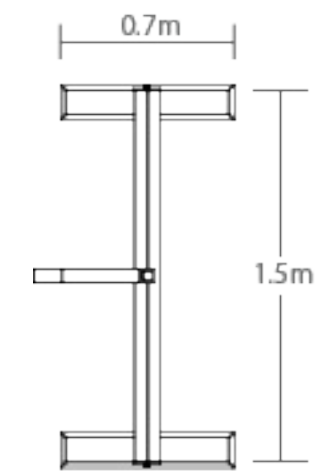

Bronze

KIT INCLUDES

- 1 x High impact, event specific graphic backdrop
- 1 x Standard counter with lockable storage & printed graphic infill
- 1 x LED light

SPONSOR BENEFITS

- Enhanced presentation
- Turn up and go
- Event specific graphic
- Digital content displayed with ease
- Save money and time

Stand Dimensions: