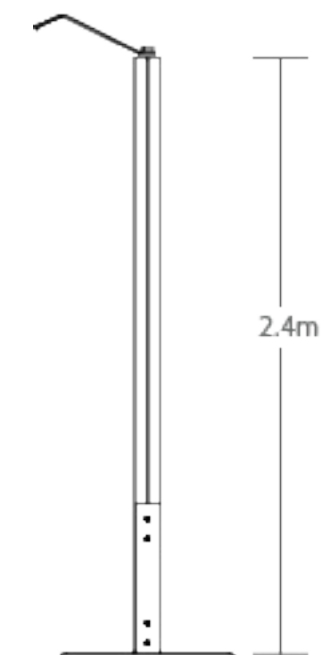

Bronze

KIT INCLUDES

- 1 x High impact, event specific graphic backdrop
- 1 x Standard counter with lockable storage & printed graphic infill
- 1 x LED light

SPONSOR BENEFITS

- Enhanced presentation
- Turn up and go
- Event specific graphic
- Digital content displayed with ease
- Save money and time

Stand Dimensions: