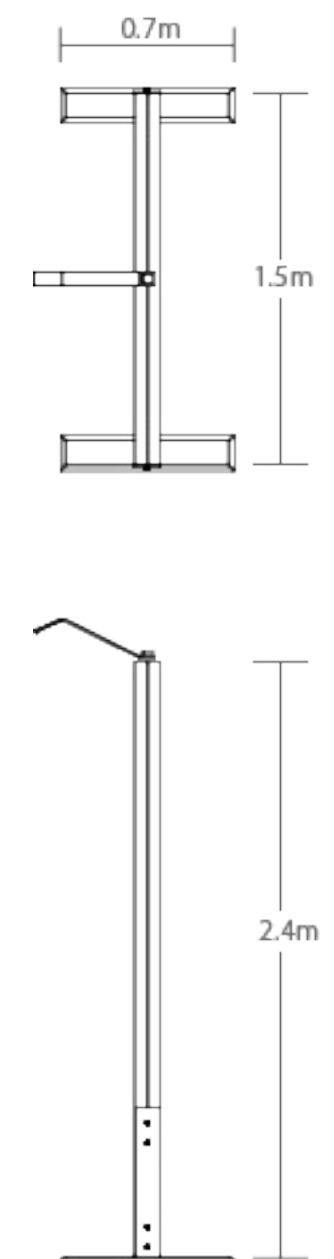

Bronze DemoBench |

Optional Upgrades

KIT INCLUDES

- 1 x High impact, event specific graphic backdrop
- 1 x 43" HD screen including wireless keyboard & mouse
- 1 x Demo bench
- 2 x Stools
- 1 x LED light
- 1 x BrightEdge
- 1 x A4 concertina literature holder

SPONSOR BENEFITS

- Enhanced presentation
- Turn up and go
- Event specific graphic
- Digital content displayed with ease
- Save money and time

Stand Dimensions: