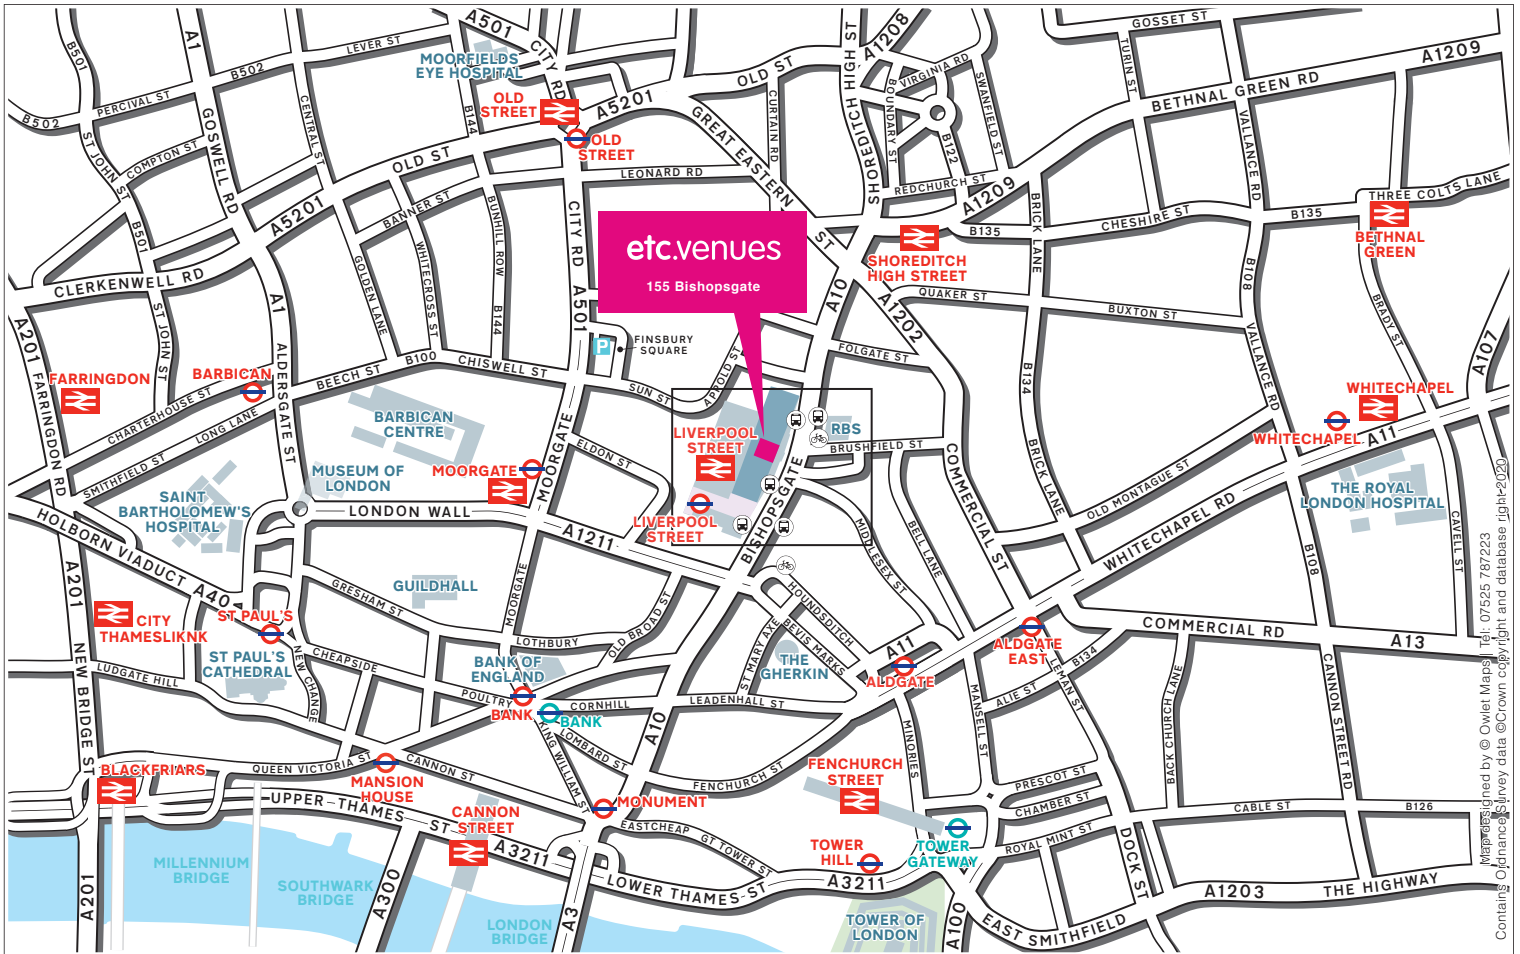

155 Bishopsgate, London, EC2M 3YD

etc.venues

Tel: 020 3735 4400
Email: 155bishopsgate@etcvenues.com
Sat nav: 51.518768, -0.079881