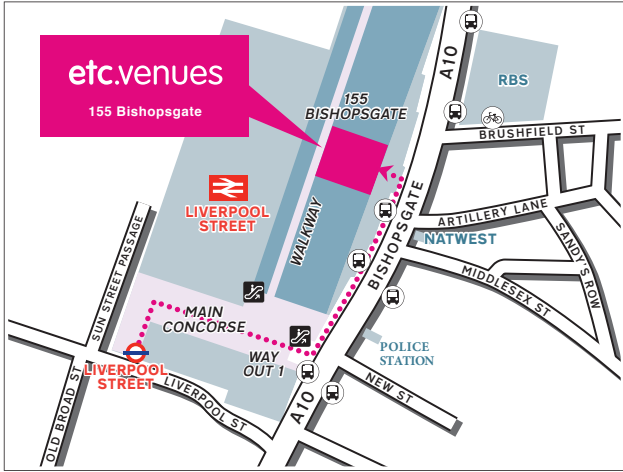

155 Bishopsgate, London, EC2M 3YD

etc.venues

Tel: 020 3735 4400
Email: 155bishopsgate@etcvenues.com
Sat nav: 51.518768, -0.079881