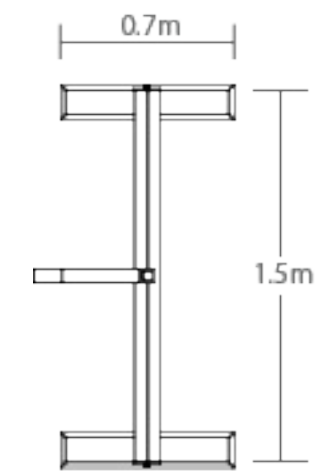

Bronze | Optional Upgrades

KIT INCLUDES

- 1 x High impact, event specific graphic backdrop
- 1 x Large counter with lockable storage & printed graphic infill
- 1 x Integrated keyboard shelf
- 1 x 43" HD screen including wireless keyboard & mouse
- 1 x A4 concertina literature holder
- 1 x LED light
- 2 x Stools

SPONSOR BENEFITS

- Enhanced presentation
- Turn up and go
- Event specific graphic
- Digital content displayed with ease
- Save money and time

Stand Dimensions: