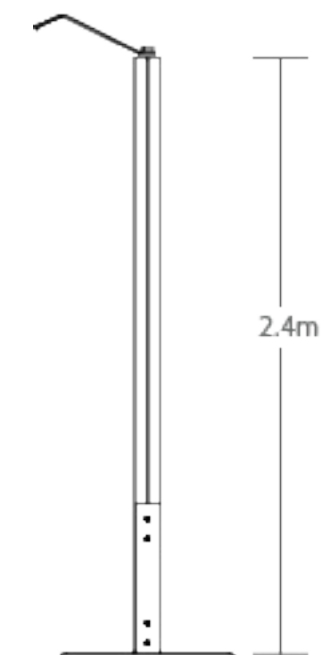

Bronze | Optional Upgrades

KIT INCLUDES

- 1 x High impact, event specific graphic backdrop
- 1 x Large counter with lockable storage & printed graphic infill
- 1 x Integrated keyboard shelf
- 1 x 43" HD screen including wireless keyboard & mouse
- 1 x A4 concertina literature holder
- 1 x LED light
- 2 x Stools

SPONSOR BENEFITS

- Enhanced presentation
- Turn up and go
- Event specific graphic
- Digital content displayed with ease
- Save money and time

Stand Dimensions: